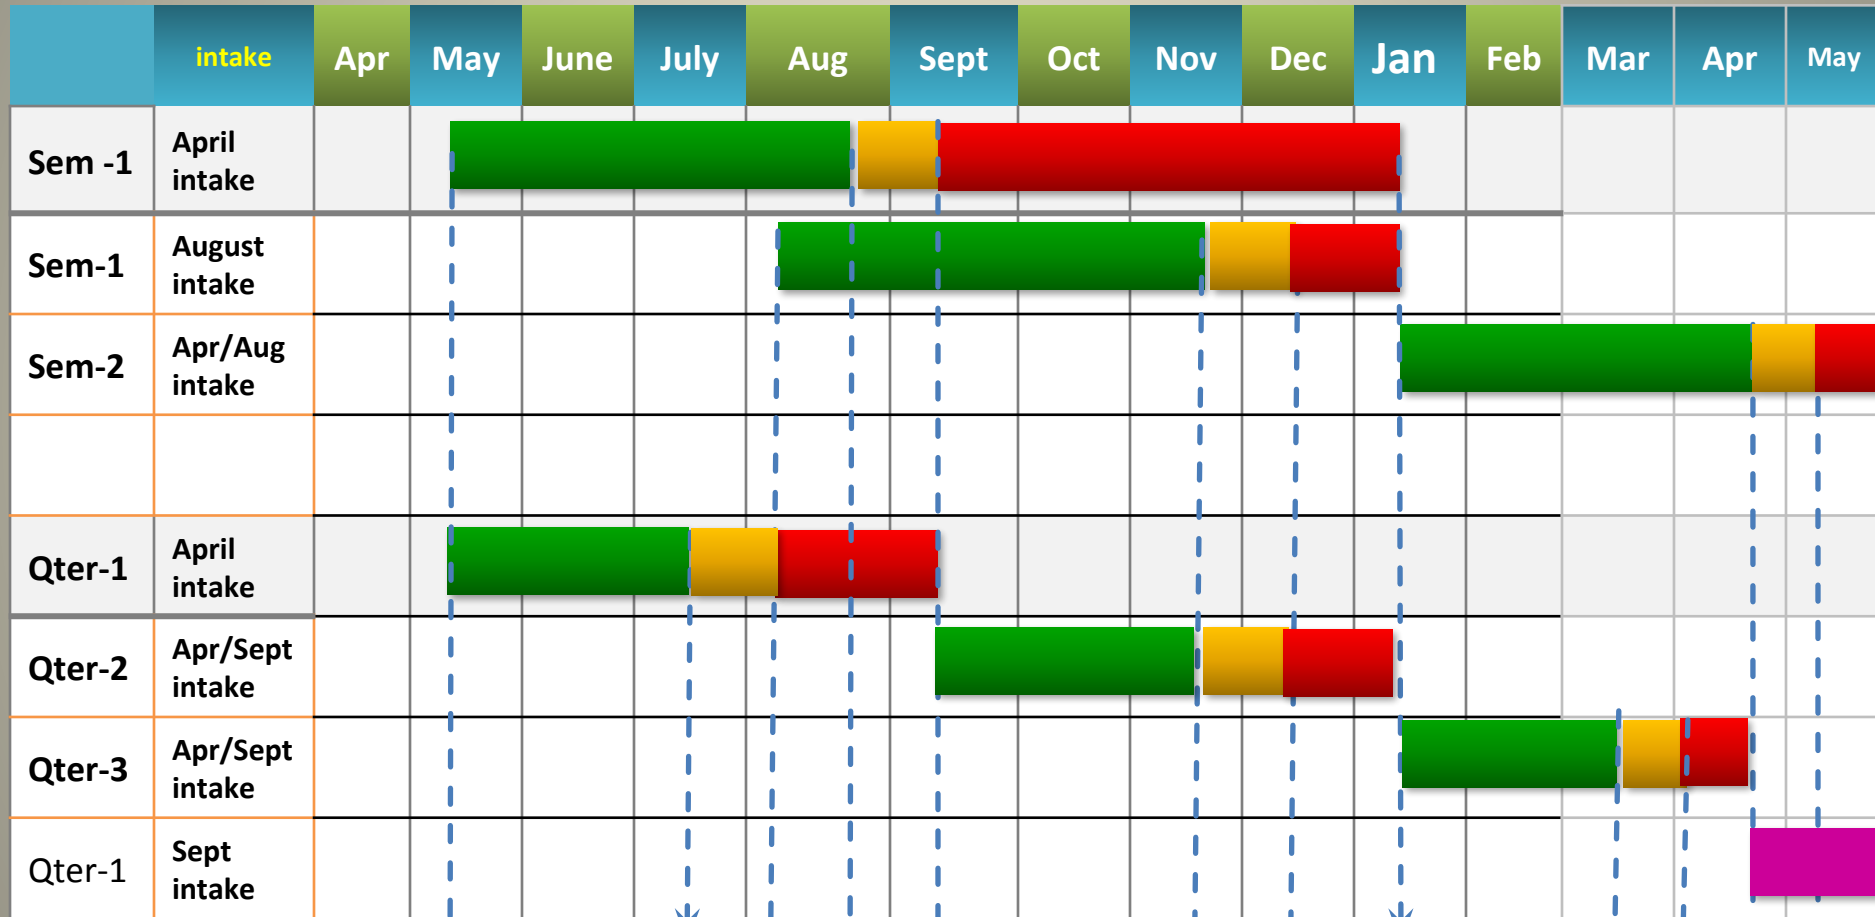

# 2017/2018 ACADEMIC CALENDAR

2017 2018

13<sup>th</sup> 23<sup>rd</sup> 5<sup>th</sup> 25<sup>th</sup> 10<sup>th</sup> 17<sup>th</sup> 3<sup>rd</sup> 6<sup>th</sup> 16<sup>th</sup> 1<sup>st</sup> 20<sup>th</sup> 6<sup>th</sup>

# SEMESTER I (APRIL INTAKE)

ACTIVITY	DURATION
Fresh students report + Orientation begins	Saturday 13 <sup>th</sup> May, 2017
Orientation ends	Sunday 14 <sup>th</sup> May, 2017
Lectures and normal registration begin	Monday 15 <sup>th</sup> May, 2017
Normal registration ends	Sunday 4 <sup>th</sup> June, 2017
Late registration begin	Monday 5 <sup>th</sup> June, 2017
Late registration ends	Sunday 25 <sup>th</sup> June, 2017
Course work week begins	Monday 3 <sup>rd</sup> July, 2017
Course work week ends	Sunday 9 <sup>th</sup> July, 2017
Lectures end	Friday 25 <sup>th</sup> August, 2017
Examinations begin	Saturday 26 <sup>th</sup> August, 2017
Examinations end	Sunday 10 <sup>th</sup> September, 2017